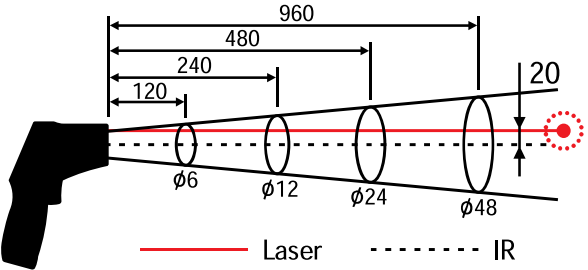

1000 Degree Celsius Range

Distance To Spot Ratio of 20:1

DT-8876

IR THERMOMETER

Triple Backlit LCD Display

Red Backlight Alert

Heavy Duty
Professional Compact
InfraRed
Thermometers with
Circular Laser
Targeting

Infrared Temperature,
Dew-point
Temperature &
Humidity
Measurements

IP54 Rated & 3 m Drop
Tested

Ergonomically
designed for a more
natural fit

Precise laser
technology for more
accurate and
repeatable
measurements

FEATURES / SPECIFICATIONS	8876
User selectable ° C or ° F	*
Circular Laser Targeting	*
Automatic Data Hold	*
Auto Power Off	*
White Backlit LCD Display	*
Overrange Indication	*
Max, MIN, Difference, Average Display	*
K-Type Input	*
Red Backlight & Beeper Alarm	*
Bluetooth Interface	*
G-Sensor	*
IR Temp. Range	- 50° C to 1000° C
IR Temp. Resolution	0.1° C
Optical Resolution	20:01
Basic Accuracy	±1.0 % of reading
Adjustable Emissivity	0.10 ~ 1.0
Response Time	Less than 150 ms
Spectral Response	8-14 μm
Supplied Accessories	9V battery, Carrying Case
Size (HxWxD): 190mm x 55mm x 110mm	Weight: 263 g
Warranty	2-Years