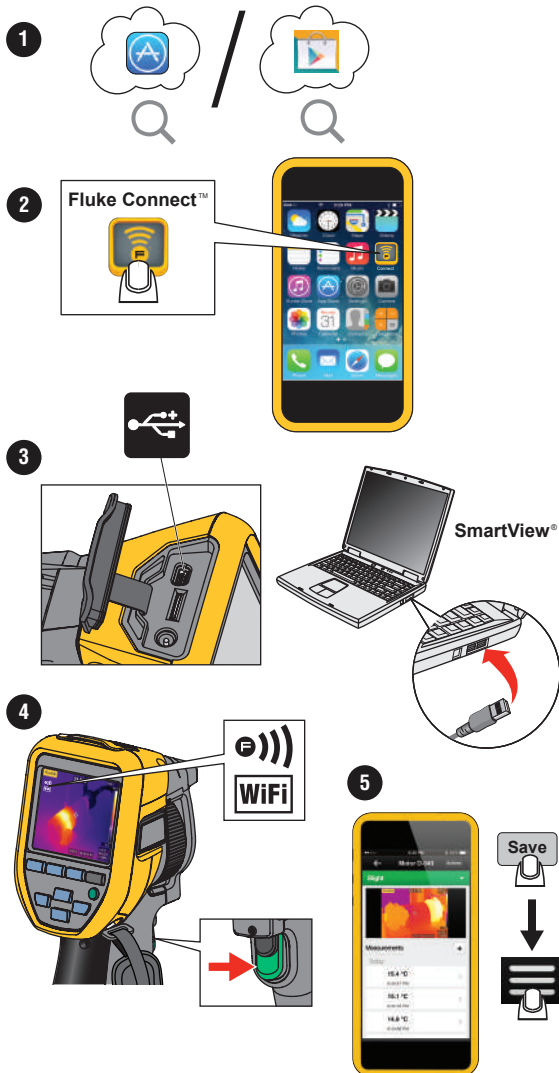

## Fluke Connect™

To download the Fluke Connect™ mobile software app, go to iTunes or Google Play Store.

Go to [www.flukeconnect.com](http://www.flukeconnect.com)